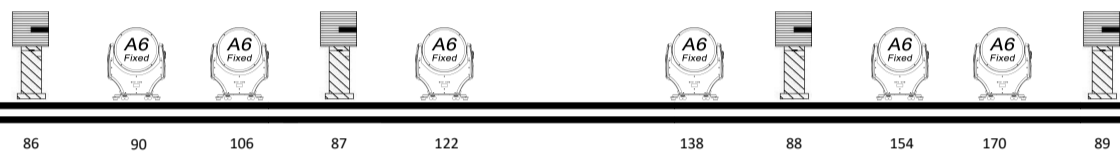

Universe 1 & 2

Universe 3

Universe 4 & 5

Universe 8 & 9

-  Robe 600 Wash
-  Robe 300 Wash
-  Robe 100 Wash
-  Robe Actor 6 Wash
-  Robe Actor 3 Wash
-  Robe LEDForce RGBW