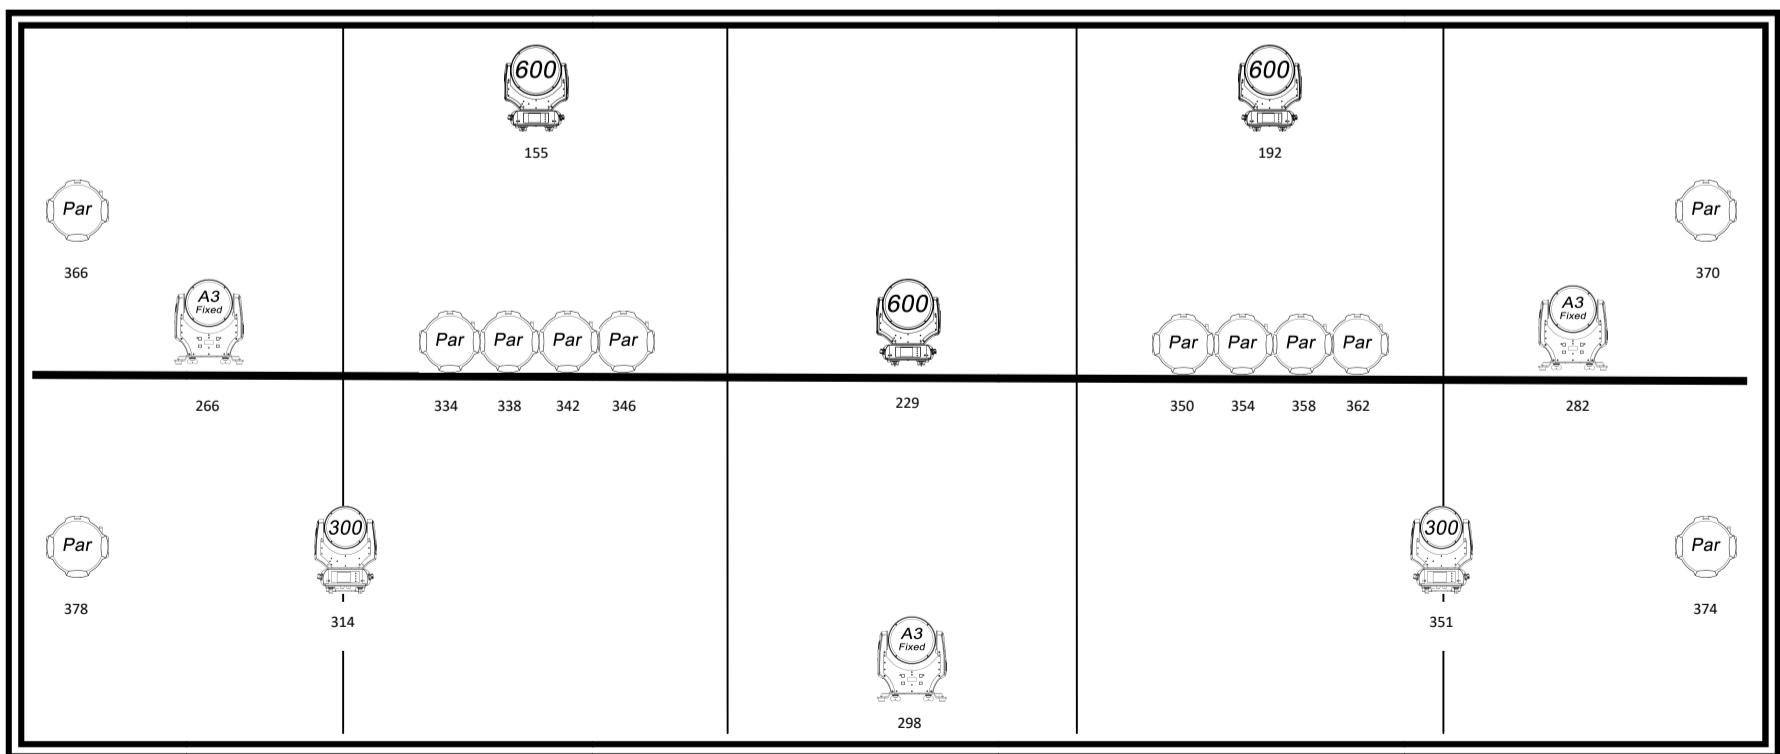

Universe 1 & 2

Universe 3

Universe 4 & 5

Universe 8 & 9

-  Robe 600 Wash
-  Robe 300 Wash
-  Robe 100 Wash
-  Robe Actor 6 Wash
-  Robe Actor 3 Wash
-  Robe LEDForce RGBW